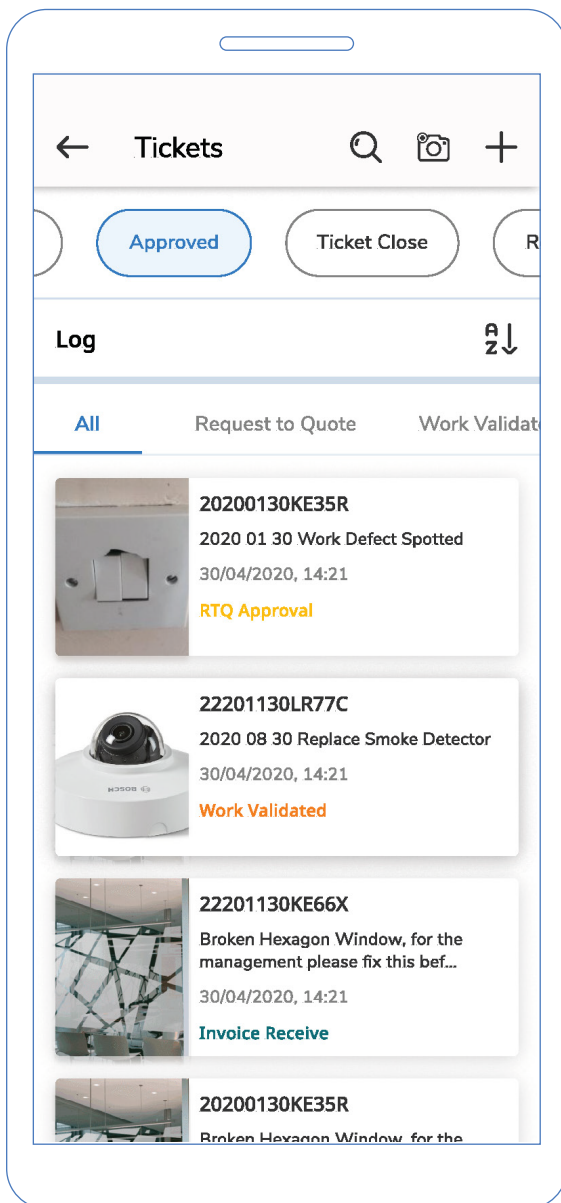

Raise a Ticket

Simplified work flow around an issue

- Organise your assets
- Accurate progress updates
- Capture details for action
- Tag your team or vendor
- Attach and manage media files