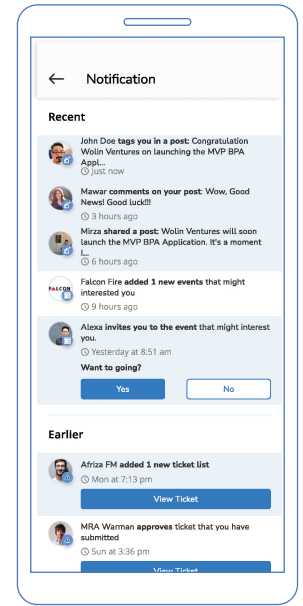

Whatever you need to know about your facility and assets is at your fingertips!

 **Feed**
Intuitive status updates
Keep your team informed
and engaged!

 **Notification**
Alerts, Tag, Events
Be Informed

Project Management

 **Calendar**
Import to-do into your calendar
Schedule the important things

 **Take Photo**
Snap to report,
Snap to identify

 **Vendor**
Find what you need,
browse the stores