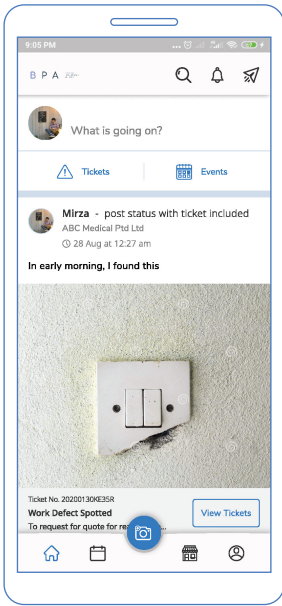

Whatever you need to know about your facility and assets is at your fingertips!

 **Feed**
Intuitive status updates
Keep your team informed
and engaged!

 **Notification**
Alerts, Tag, Events
Be Informed

Project Management

 **Calendar**
Import to-do into your calendar
Schedule the important things

 **Take Photo**
Snap to report,
Snap to identify

 **Vendor**
Find what you need,
browse the stores