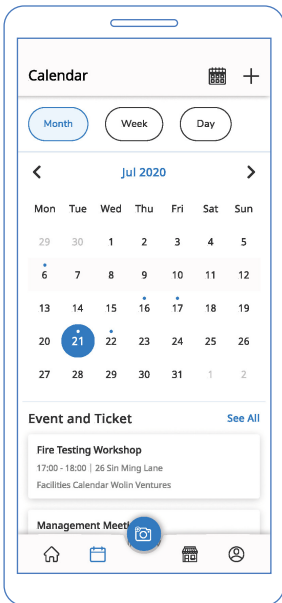

Whatever you need to know about your facility and assets is at your fingertips!

 **Feed**
Intuitive status updates
Keep your team informed
and engaged!

 **Notification**
Alerts, Tag, Events
Be Informed

Project Management

 **Calendar**
Import to-do into your calendar
Schedule the important things

 **Take Photo**
Snap to report,
Snap to identify

 **Vendor**
Find what you need,
browse the stores