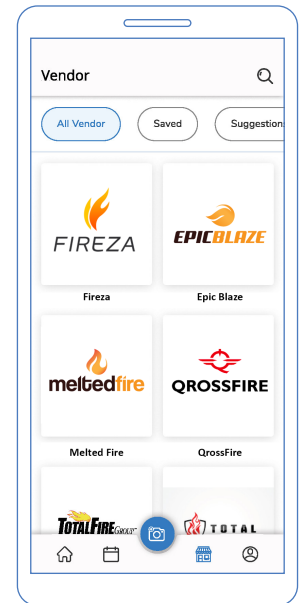

Whatever you need to know about your facility and assets is at your fingertips!

 **Feed**
Intuitive status updates
Keep your team informed
and engaged!

 **Notification**
Alerts, Tag, Events
Be Informed

Project Management

 **Calendar**
Import to-do into your calendar
Schedule the important things

 **Take Photo**
Snap to report,
Snap to identify

 **Vendor**
Find what you need,
browse the stores